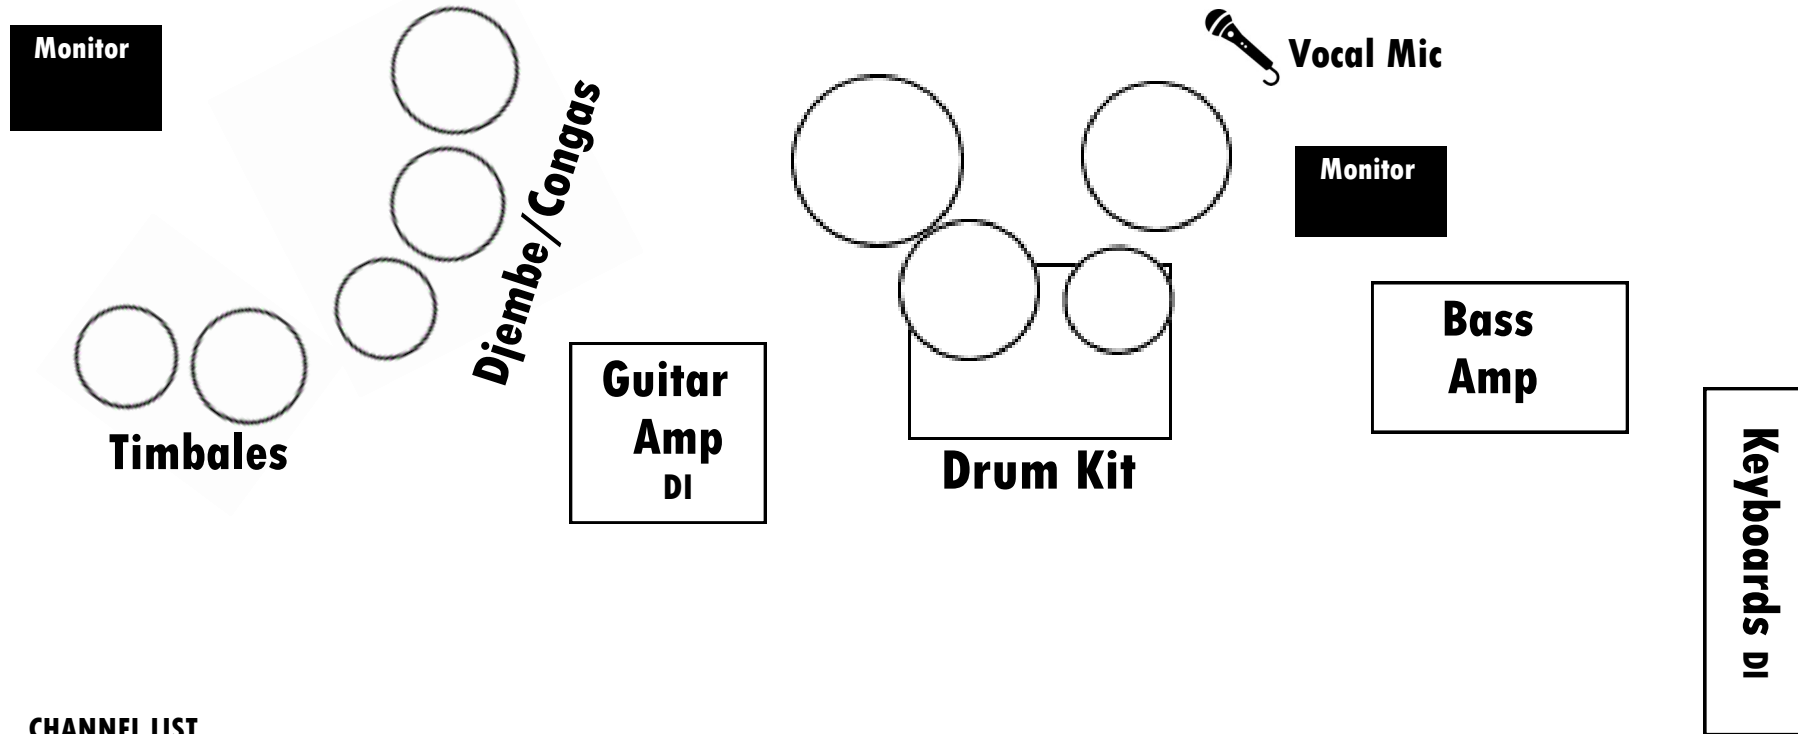

# THE SCOOPS - STAGE PLOT

## CHANNEL LIST

1. Timbales - 1 X O/H Mic
2. Congas - 2 X Mics
3. Drum Kit - 5 X Mics
4. Guitar amp—1 X DI
5. Keyboard - 1 X DI
6. Acoustic Git - 1 X DI
7. Sax/Flute - 1 X Mic /DI
8. Backing Vox - 1 X Mic
9. Backing Vox - 1 X Mic
10. Lead Vox - 1 X Mic
11. Lead Vox - 1 X Mic

16 Channels + Monitors

Vocal Mic

Vocal Mic

Vocal Mic

**FRONT OF STAGE**